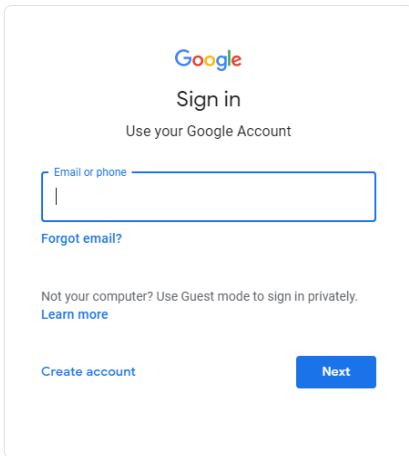

8th Grader Login for Google Classroom

URL:

classroom.google.com

Sign in using your student's KPS login credentials

Username:

Password: You will need to get your student's 6 digit ID from them or from PowerSchool