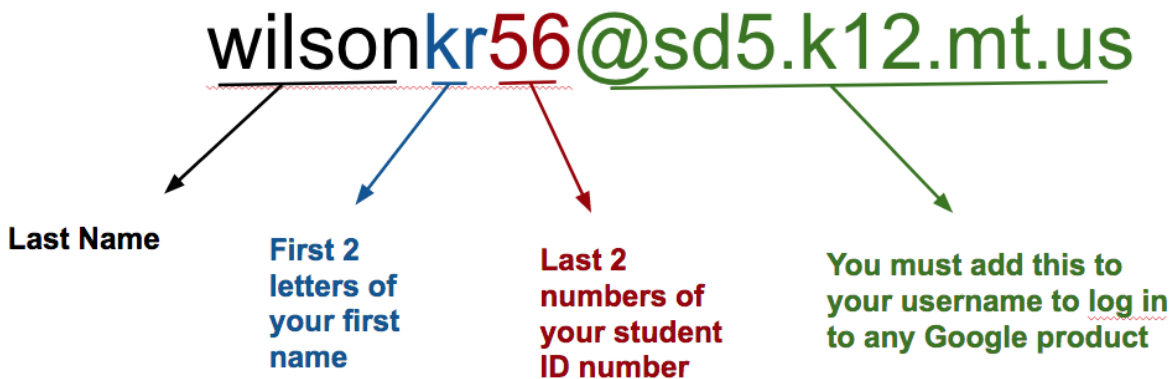

8th Grader Login for Google Classroom

URL:

classroom.google.com

Sign in using your student's KPS login credentials

Username:

Password: You will need to get your student's 6 digit ID from them or from PowerSchool